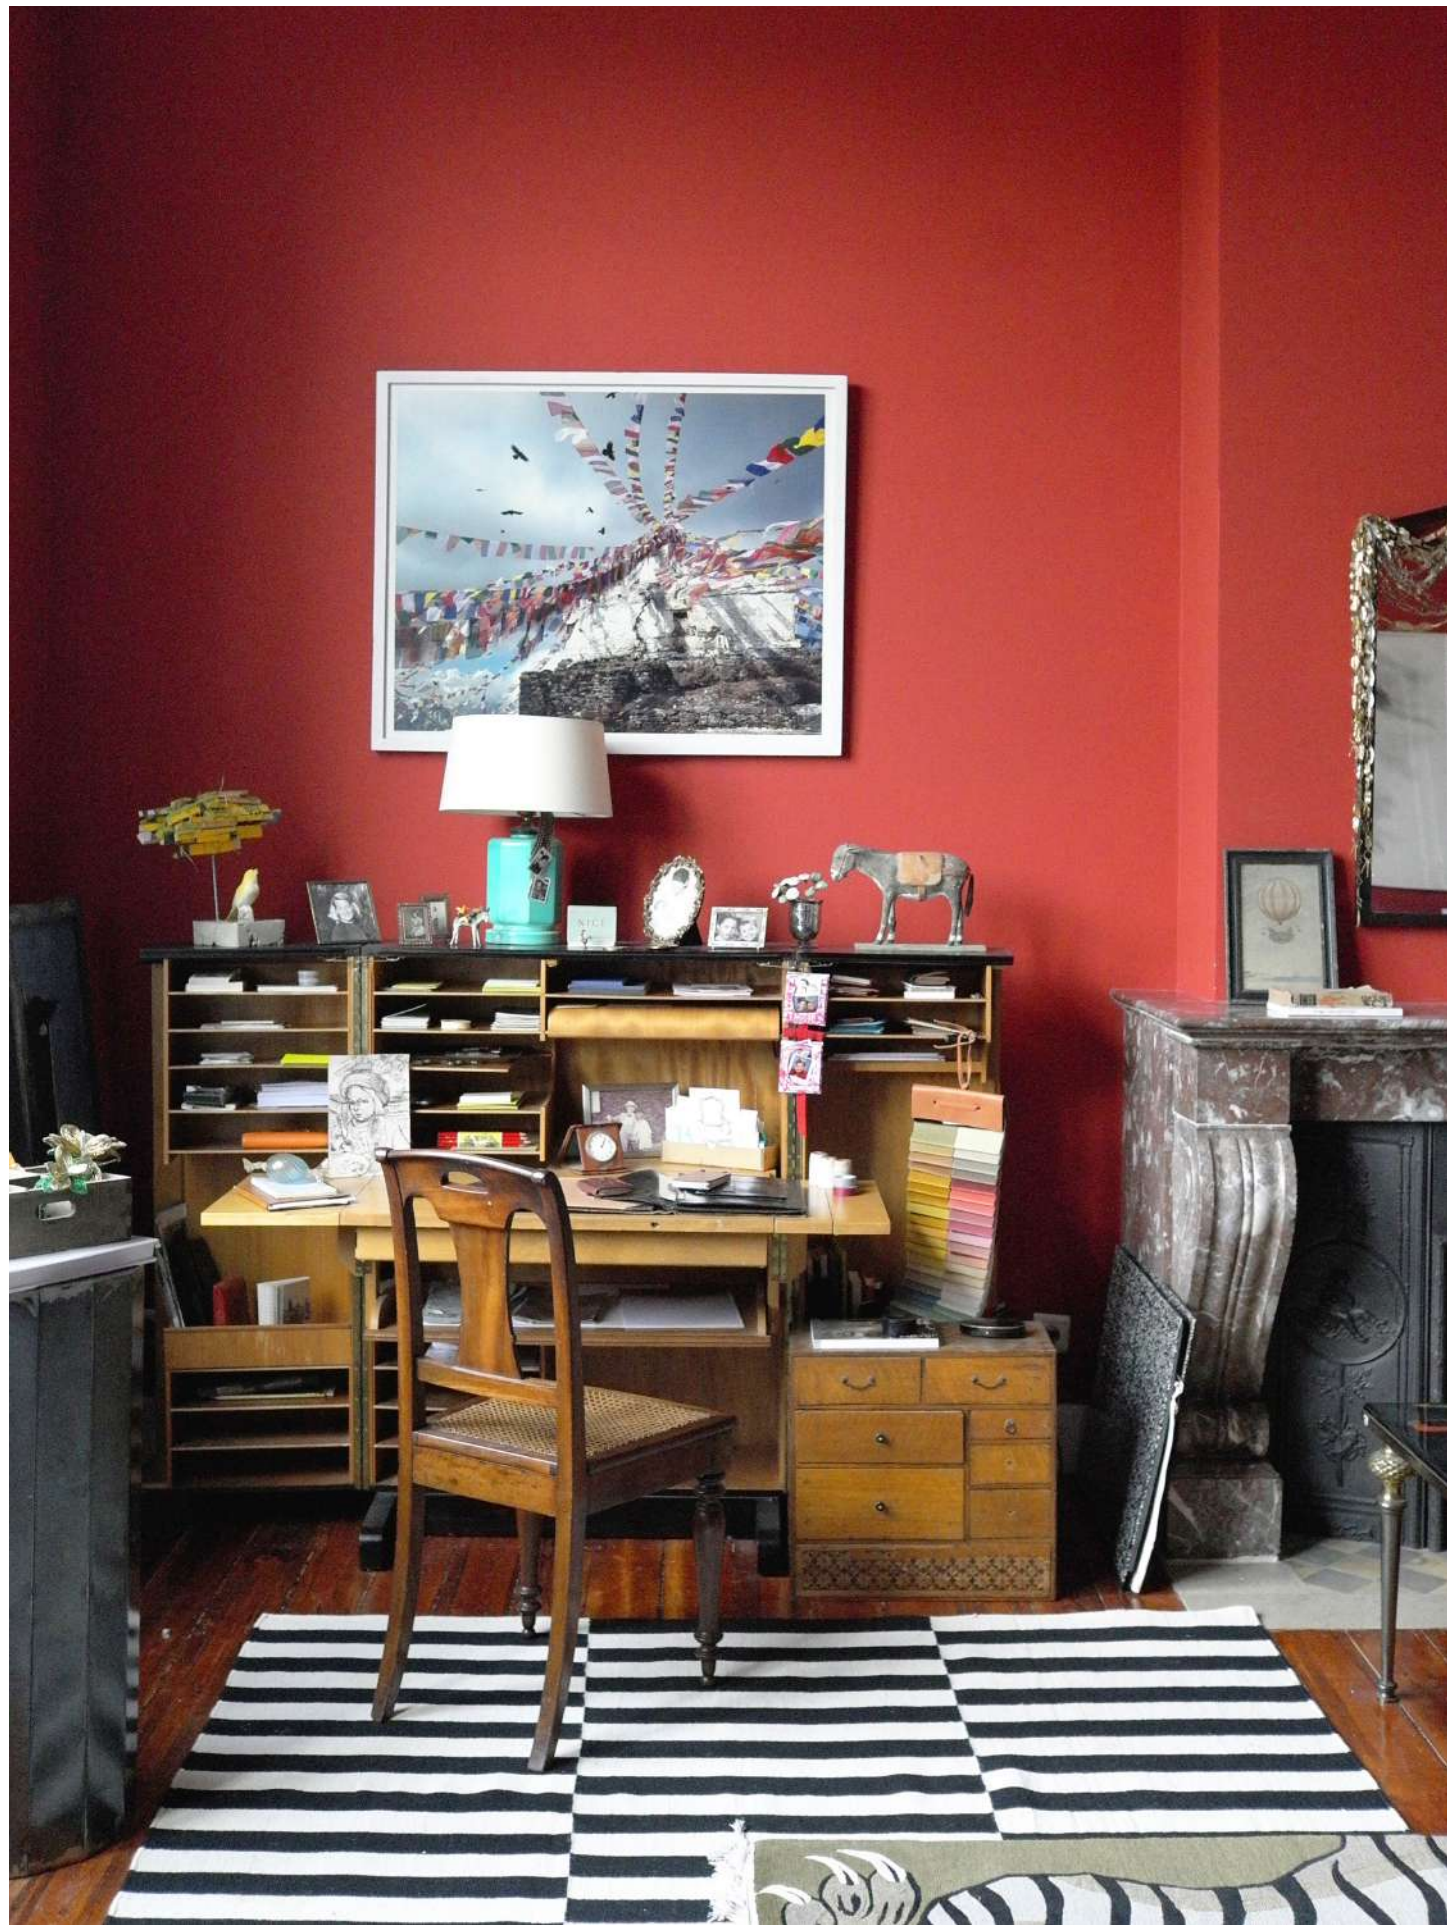

HIVER ETAGERE