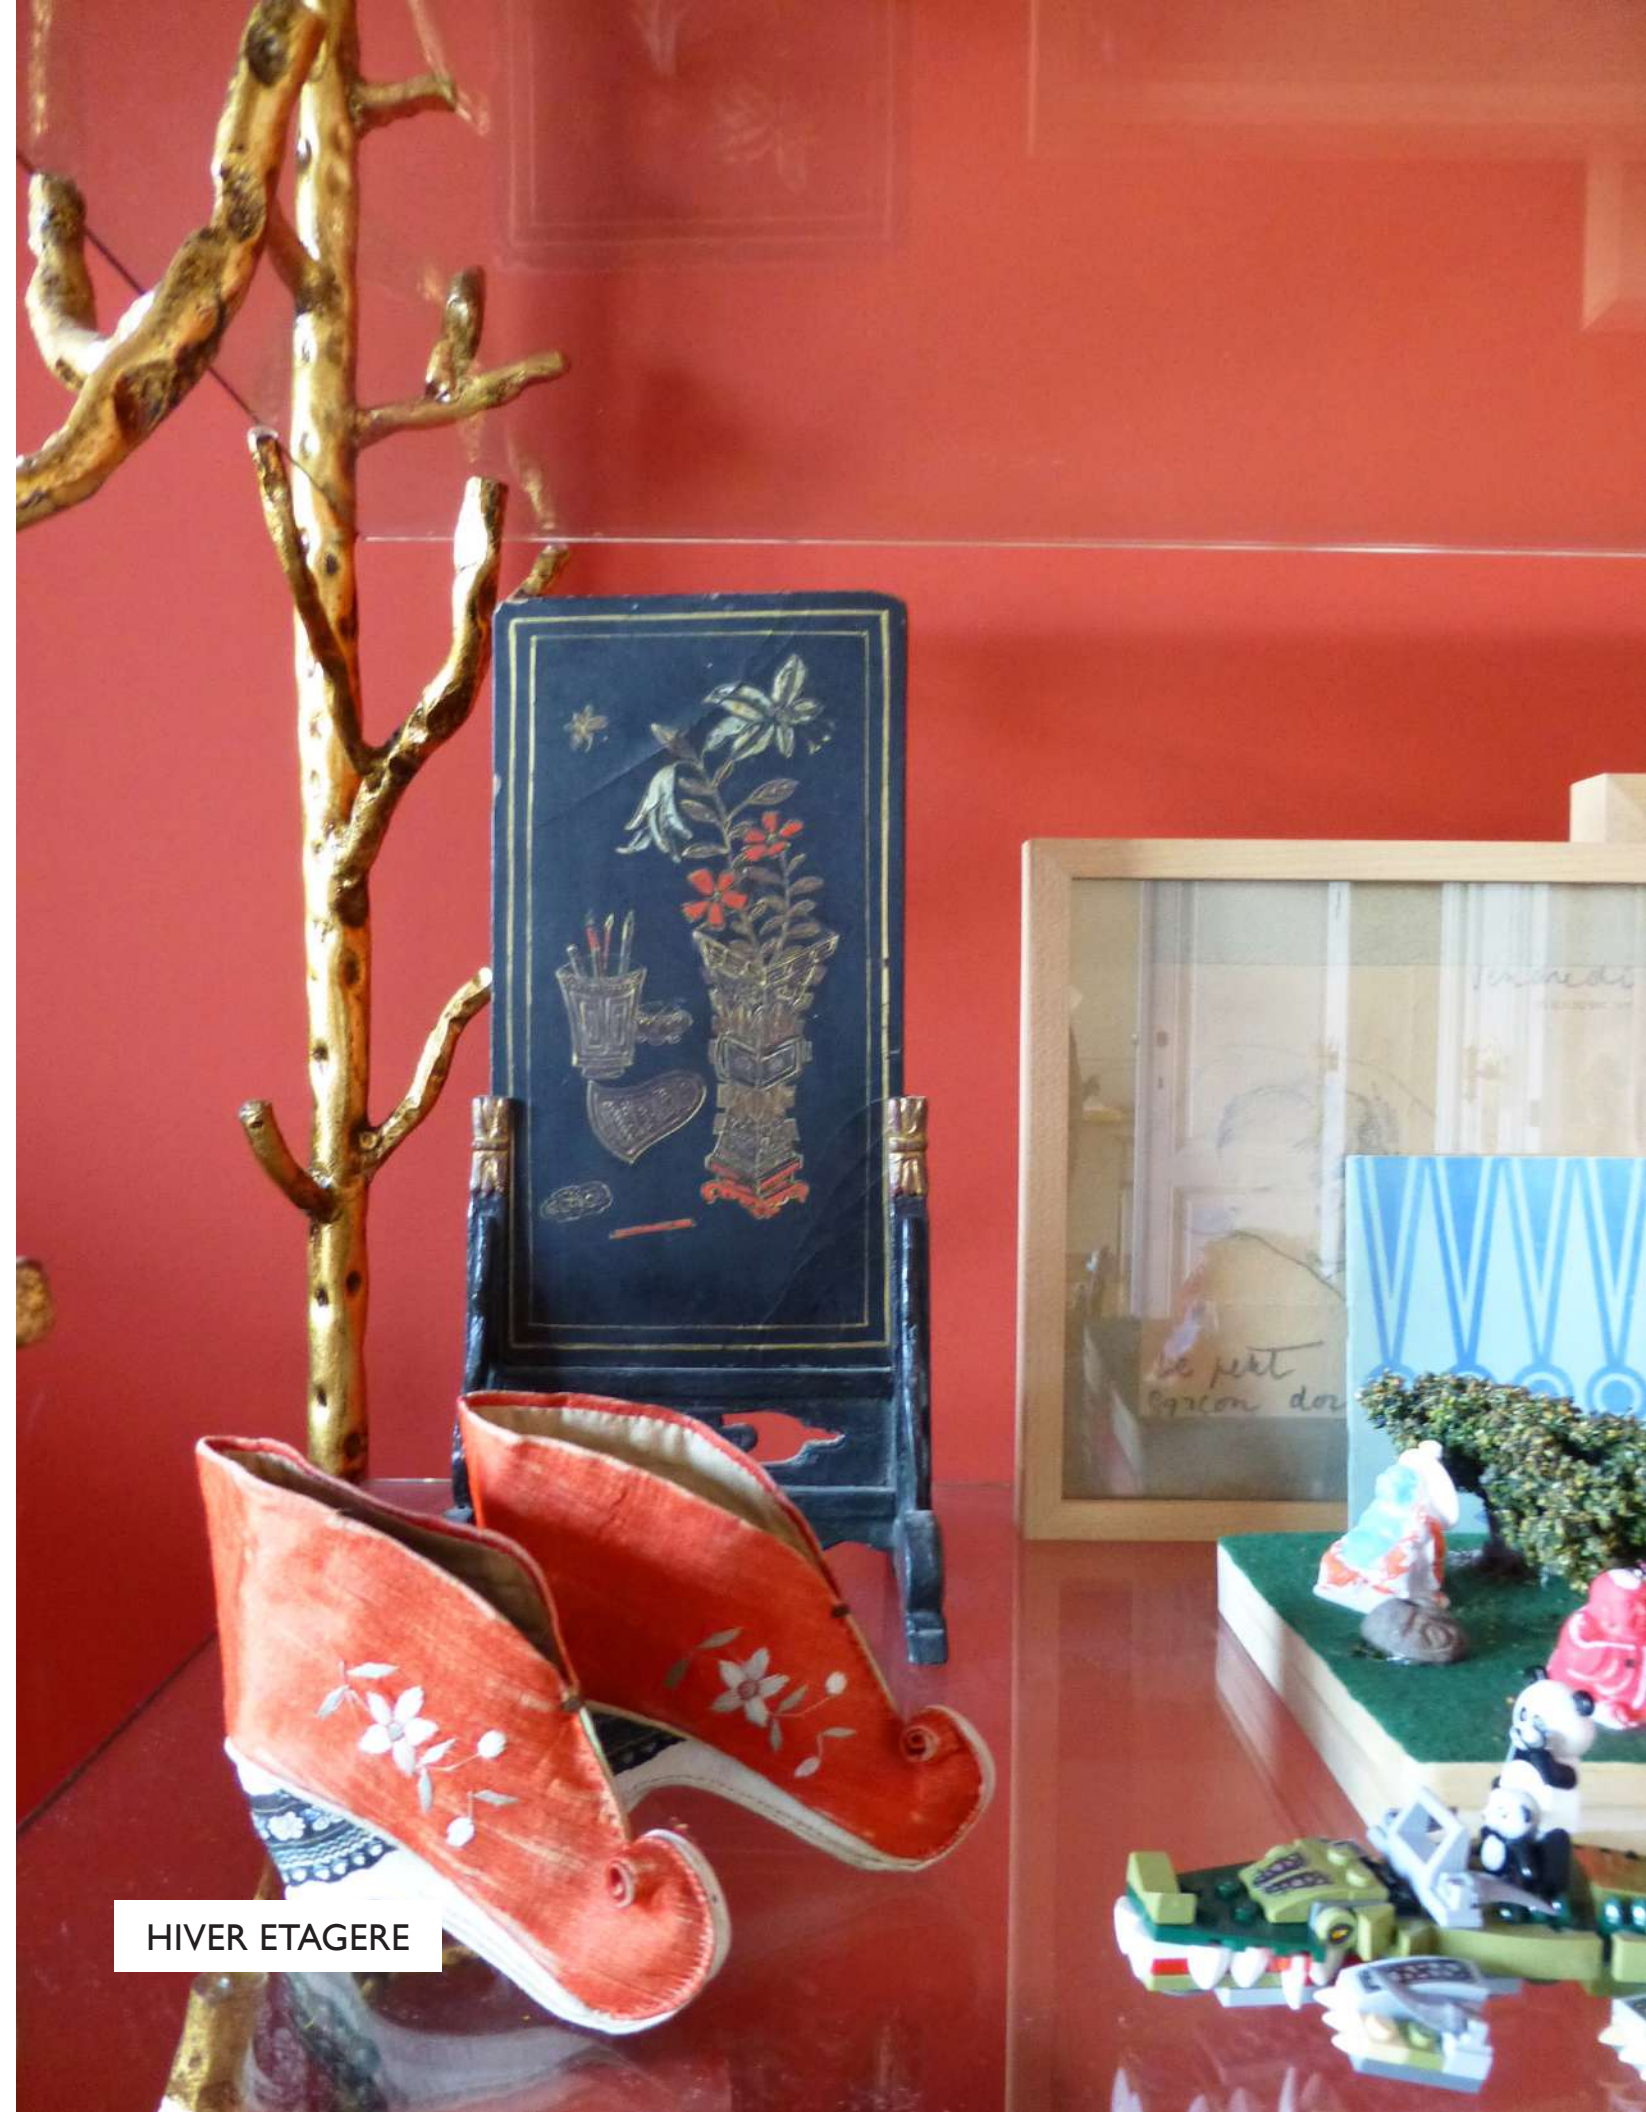

HIVER ETAGERE