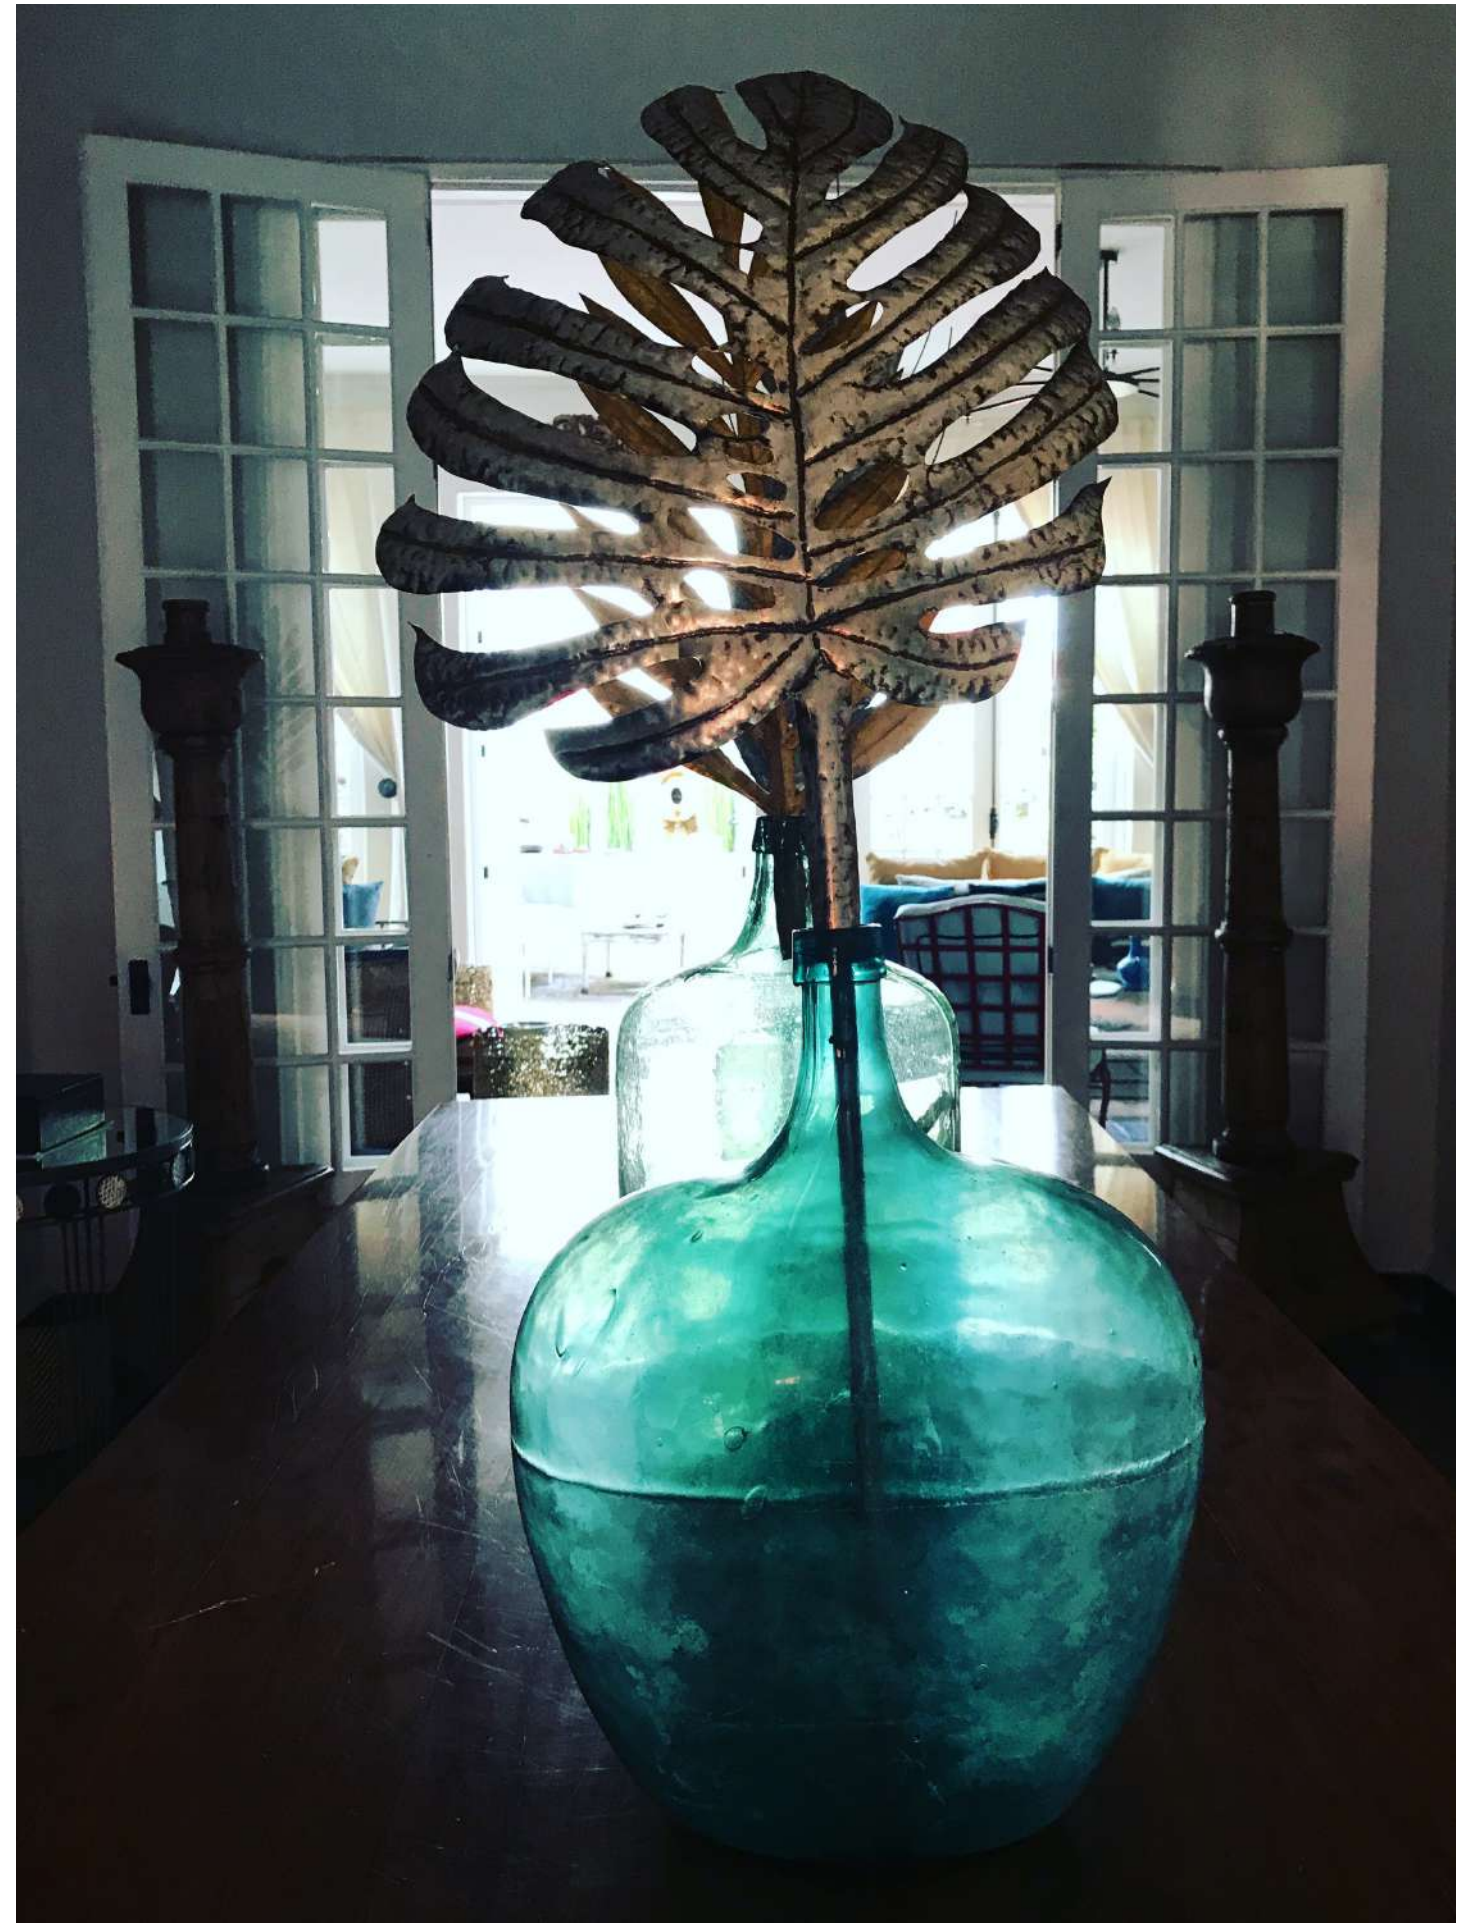

**SAN MIGUEL DE ALLENDE**

MONIQUE SIDE CHAIR — CUBE AND HEXAGONE MIRRORS

A-M NESTING TABLES

BRANCH CONSOLE BASE

SONORA COFFEE TABLE

CVAL CANDELABRA

SERIFOS IN COPPER

BAMBOO CONSOLE — TUERCA SIDE TABLES — DISPLAY COFFEE TABLE

SERIFOS COCKTAIL TABLE

SERIFOS MEDIUM

SOLARIUM DINING CHAIRS — OJAI DUO DINING TABLE

ALTAVISTA HUICHOL MIRROR

ASSIETTE MIRROR

LOOP SCONGE

MARIPOSAS — VENCE TRES — SAYULITA DOS

TROPICAL LEAVES