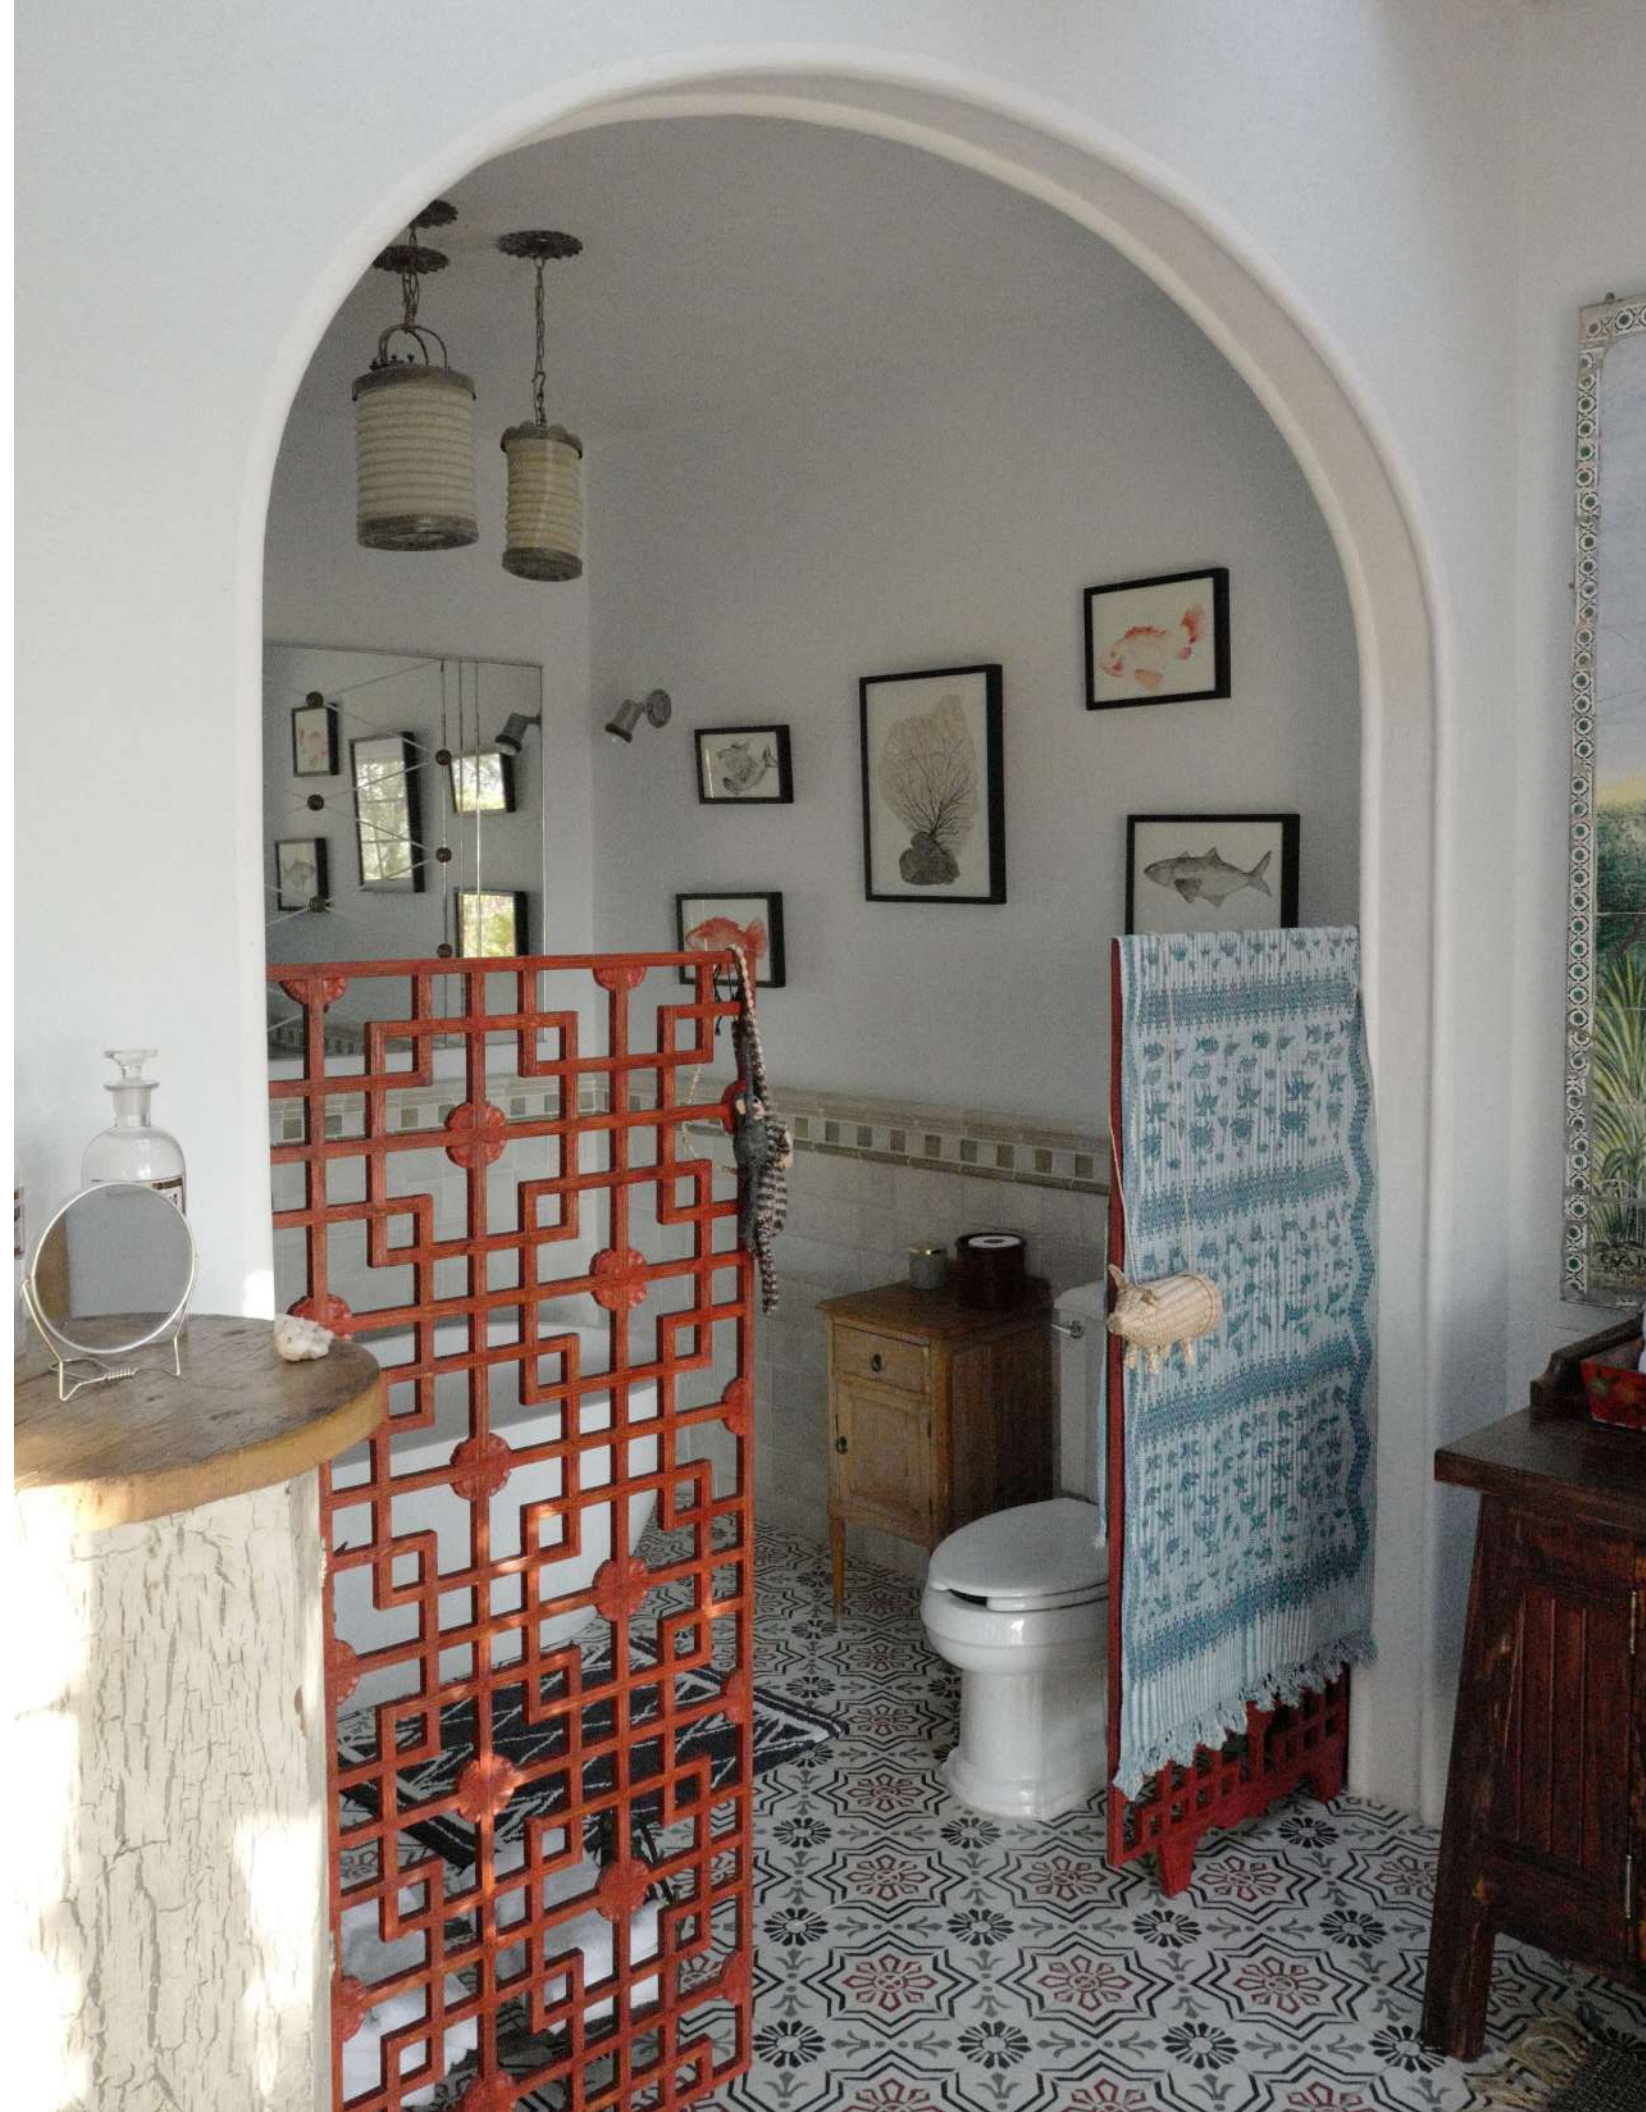

**SAN MIGUEL DE ALLENDE**

MONIQUE SIDE CHAIR — CUBE AND HEXAGONE MIRRORS

A-M NESTING TABLES

BRANCH CONSOLE BASE

SONORA COFFEE TABLE

CVAL CANDELABRA

SERIFOS IN COPPER

BAMBOO CONSOLE — TUERCA SIDE TABLES — DISPLAY COFFEE TABLE

SERIFOS LANTERN

BOKUSSU DAYBED

CASA CULIAGAN DINING TABLE — TUERCA CANDLE HOLDER

HIVER DINING CHAIR AND ARMCHAIR

STAR MIRROR

BAMBOO PEDESTAL MIRROR

SMA BED

IXELLES ARMCHAIR — PANIER LAMP — COLLIER COFFEETABLE