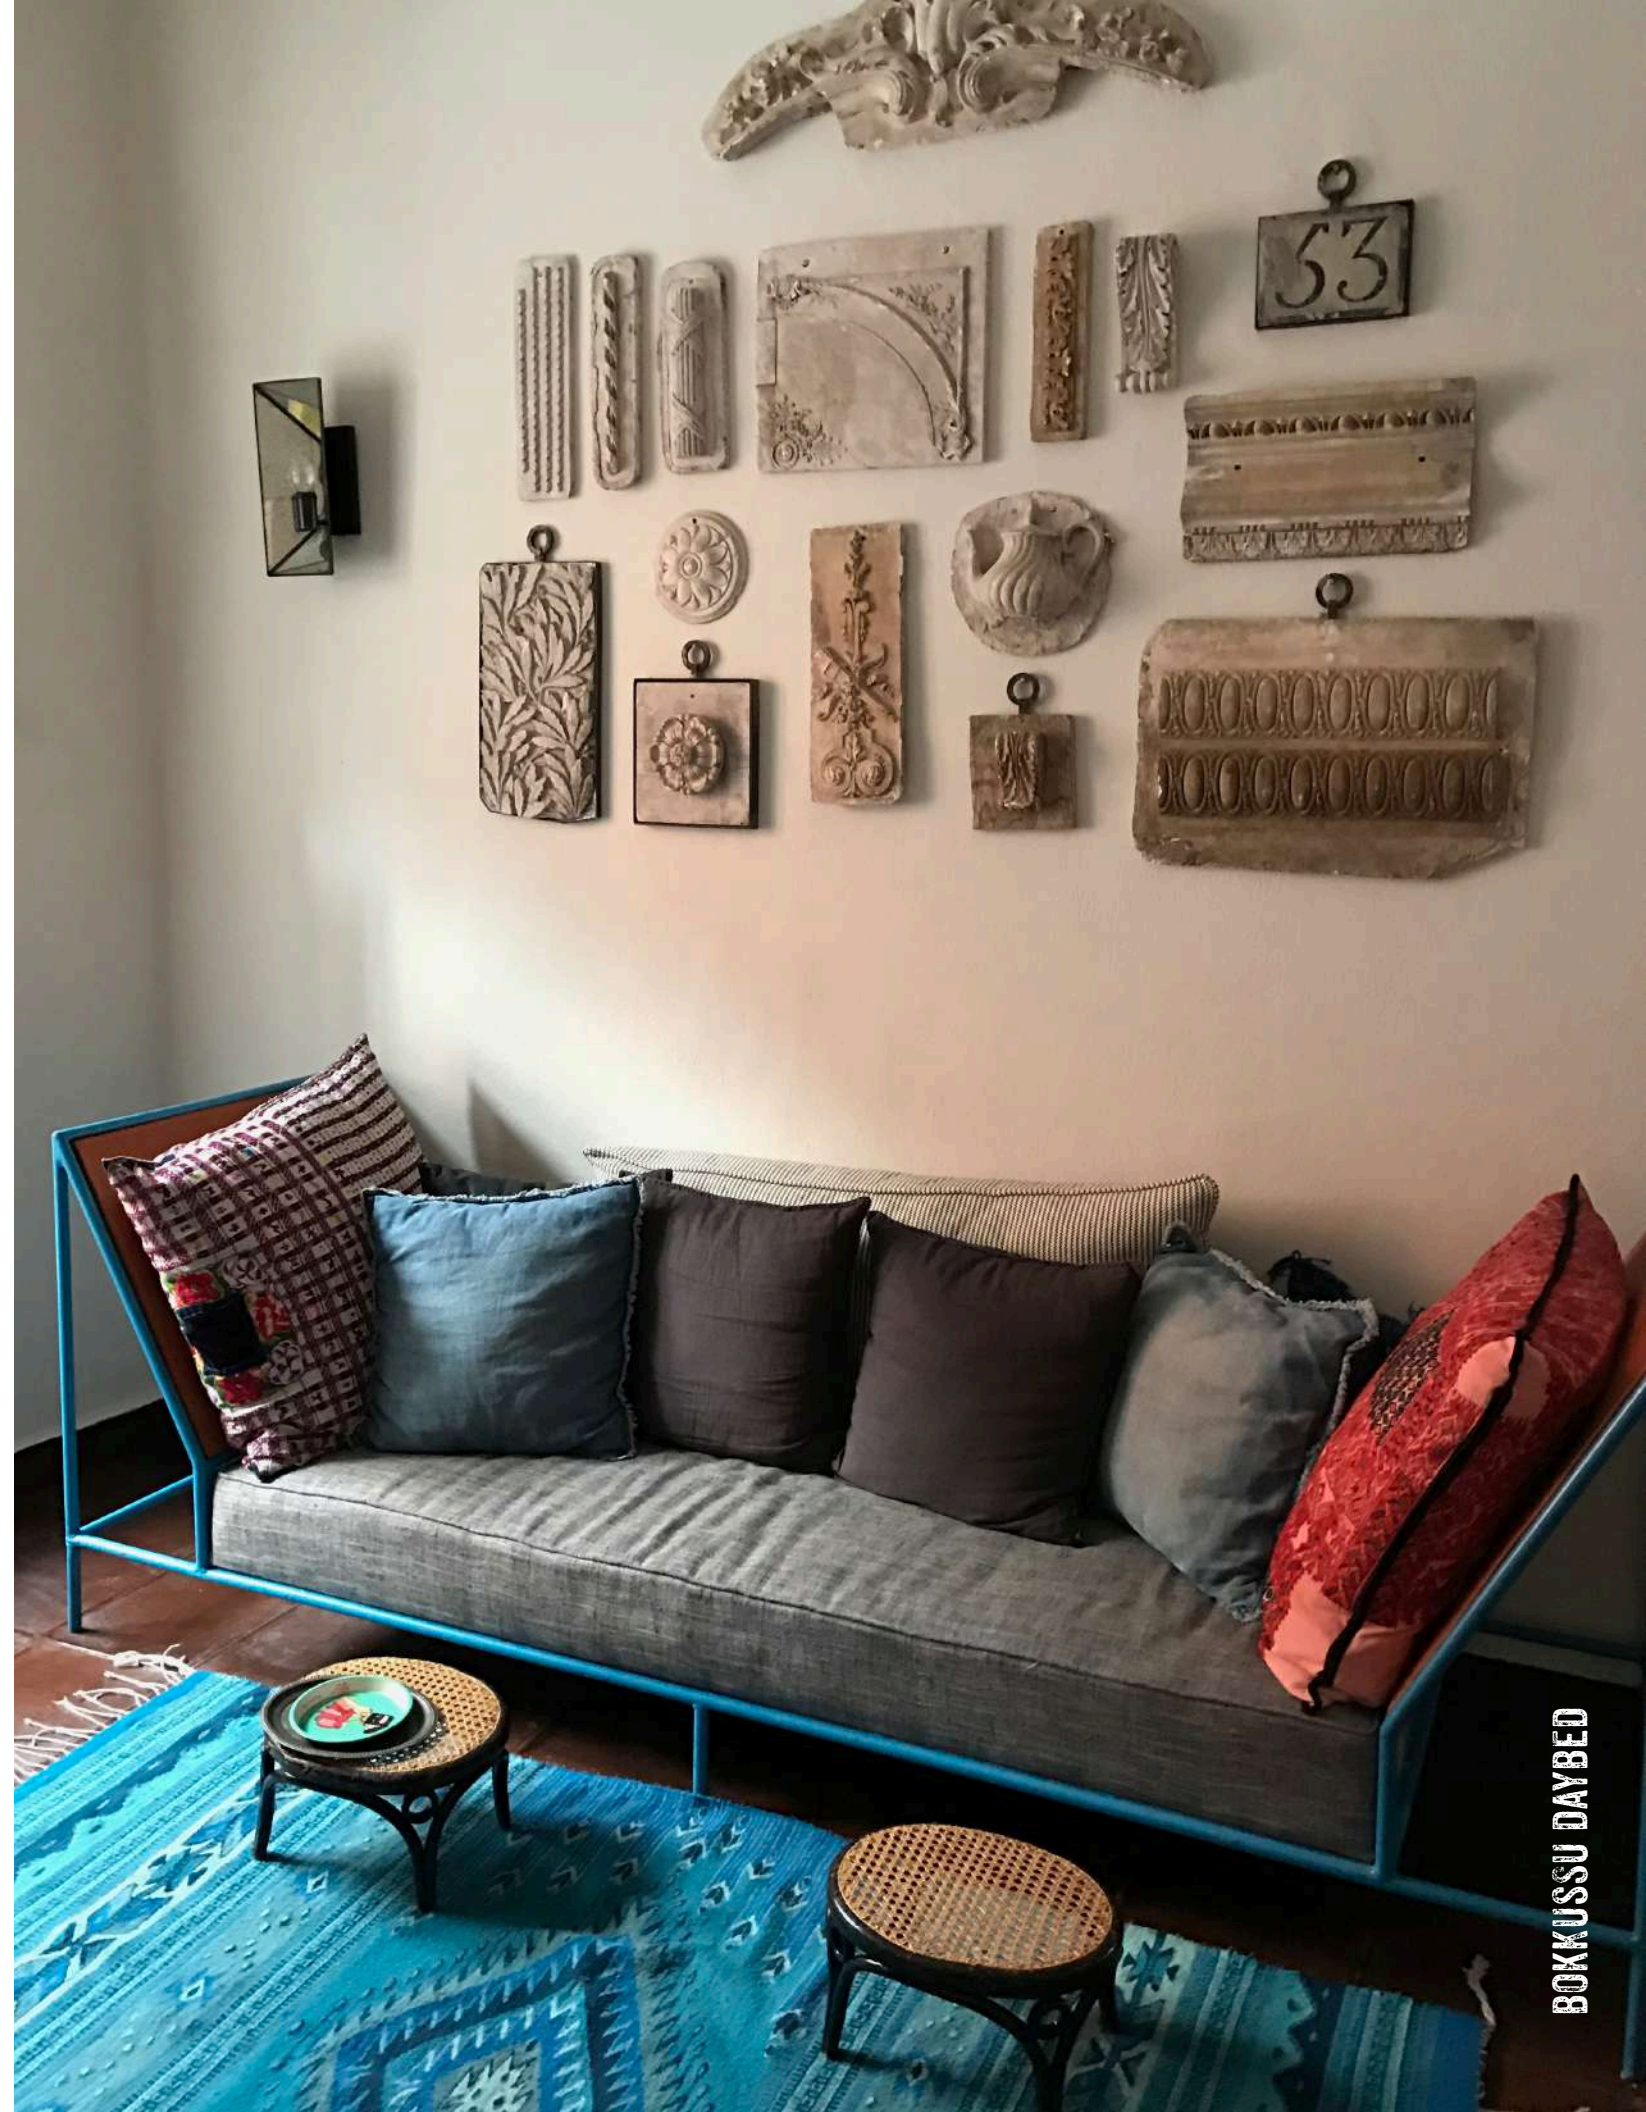

BOKUSSU DAYBED